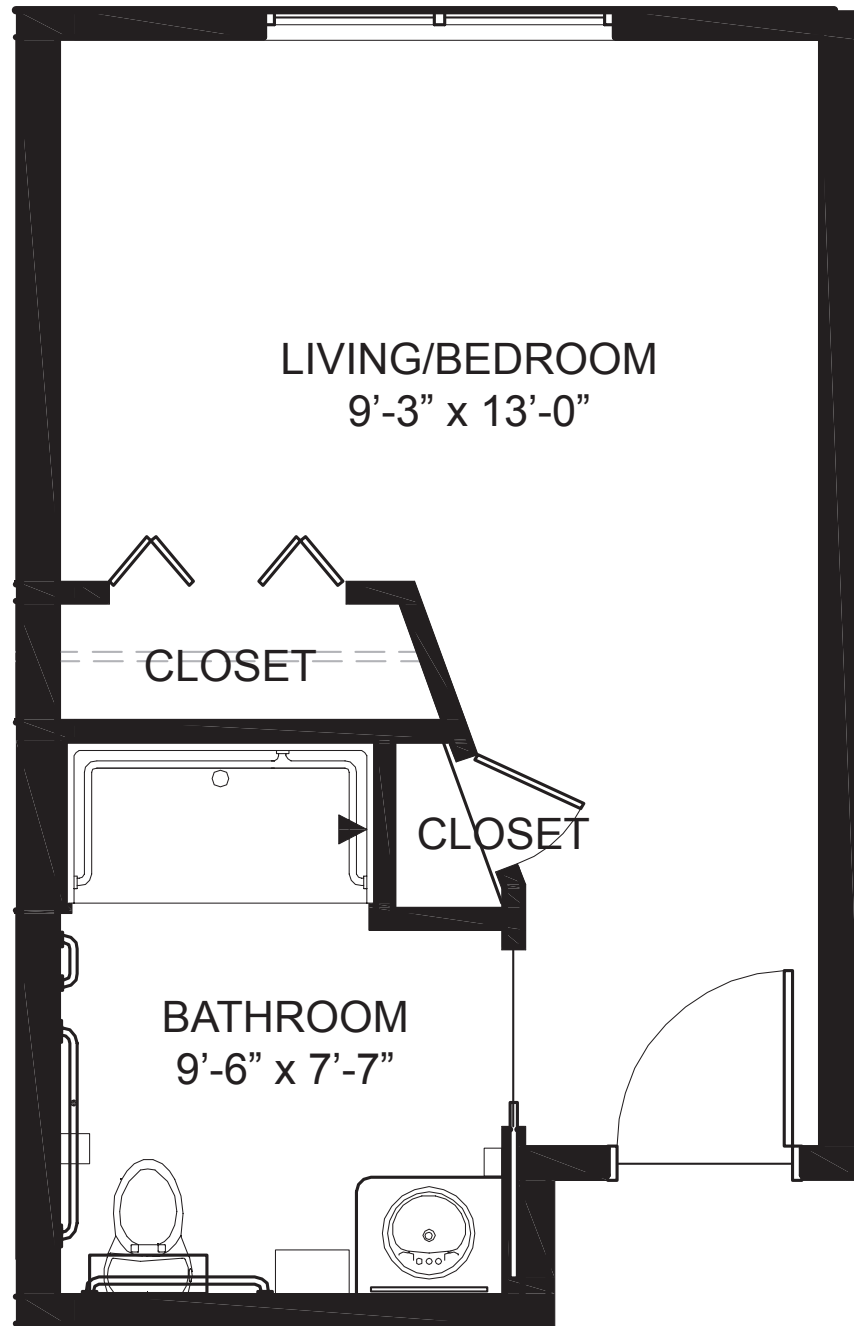

 **The Springs**  
*at Greer Gardens*

FOOTSTEPS® MEMORY CARE

THE SPRINGS *at* GREER GARDENS • 1282 Goodpasture Island Road, Eugene, OR • 541.246.2828

**STUDIO – 265 sq. ft.**

*(Note: actual square footage may vary by apartment)*