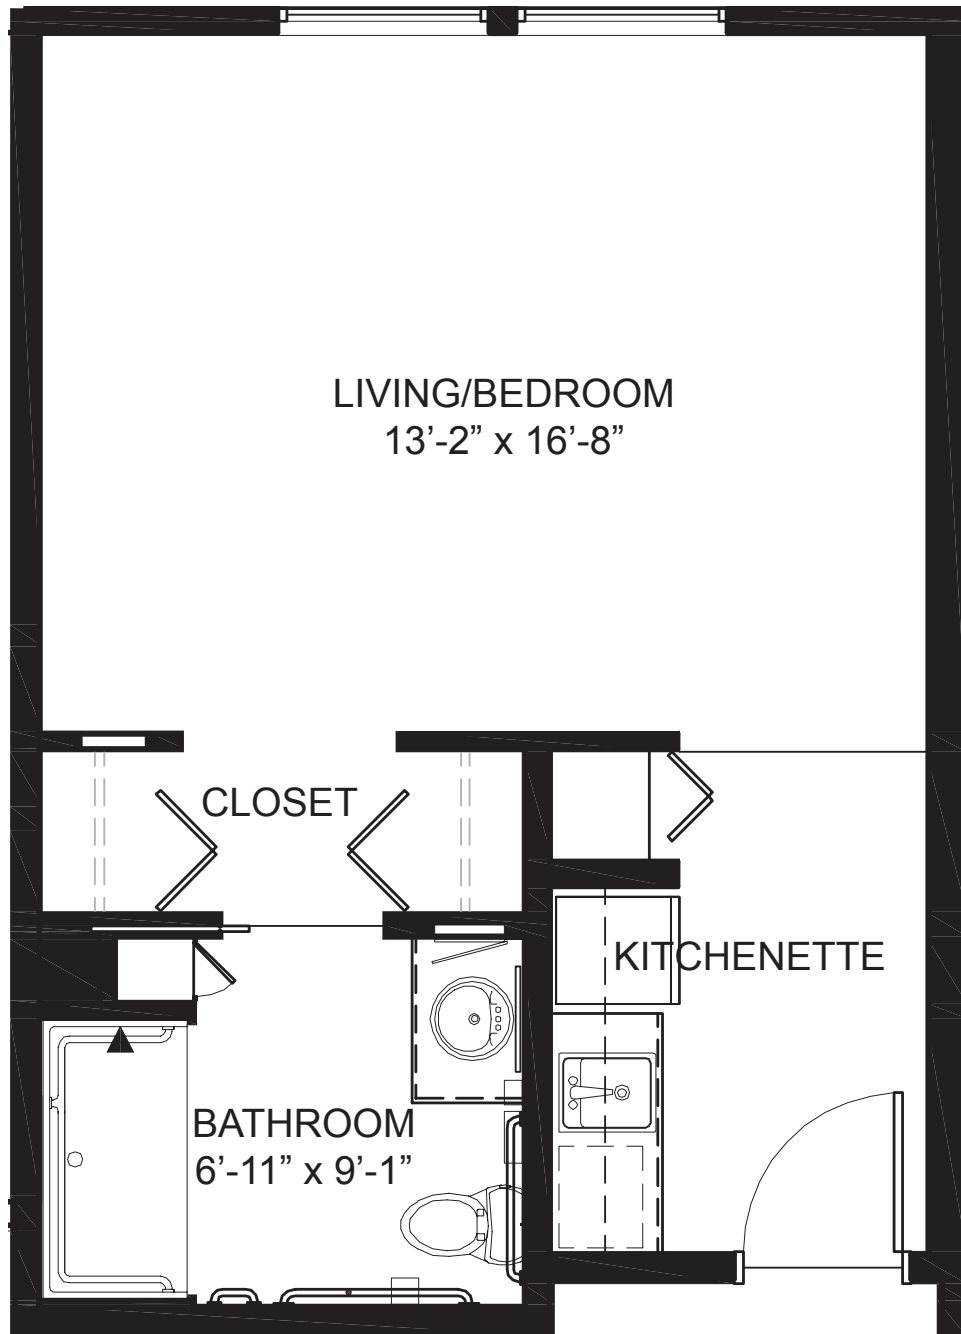

 The Springs
at Greer Gardens

ASSISTED LIVING

THE SPRINGS at GREER GARDENS • 1282 Goodpasture Island Road, Eugene, OR • 541.246.2828

STUDIO – 390 sq. ft.

(Note: actual square footage may vary by apartment)