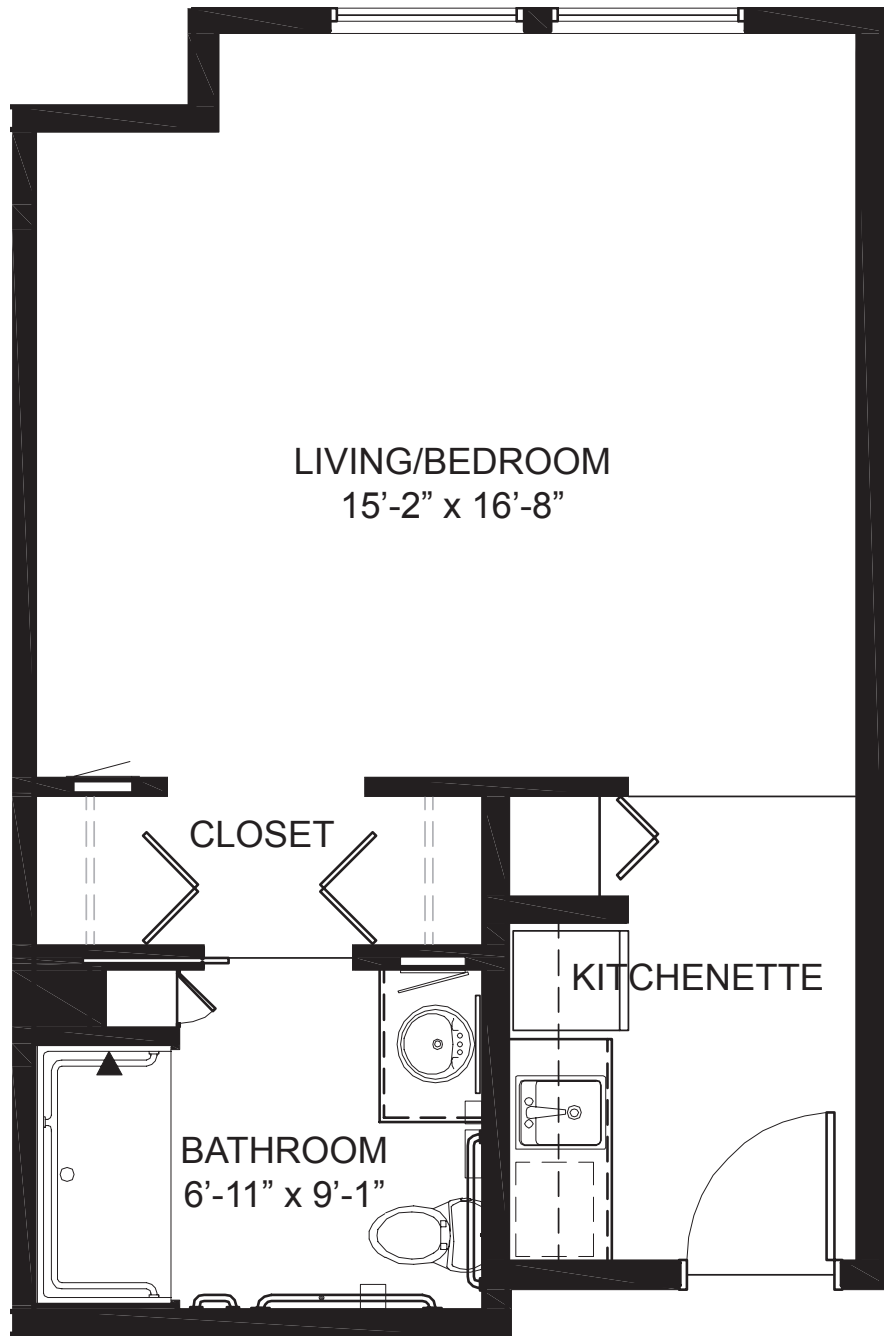

 **The Springs**  
*at Greer Gardens*

ASSISTED LIVING

THE SPRINGS *at* GREER GARDENS • 1282 Goodpasture Island Road, Eugene, OR • 541.246.2828

**STUDIO – 415 sq. ft.**

*(Note: actual square footage may vary by apartment)*