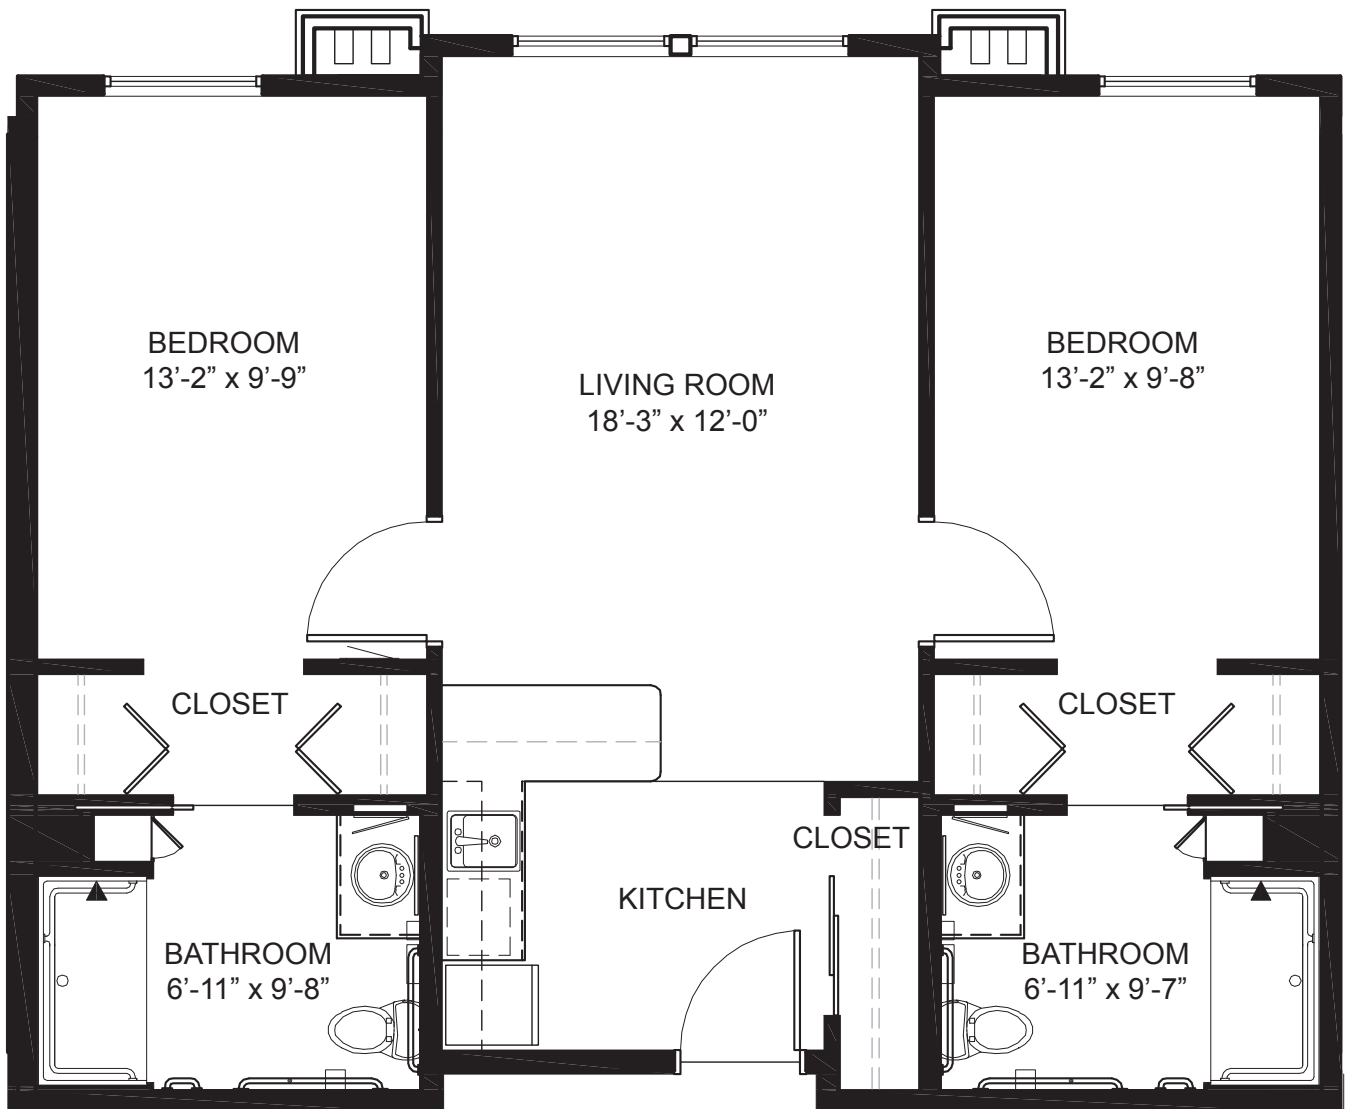

 **The Springs**
at Greer Gardens

ASSISTED LIVING

THE SPRINGS *at* GREER GARDENS • 1282 Goodpasture Island Road, Eugene, OR • 541.246.2828

TWO BEDROOM | TWO BATH – 780 sq. ft.

(Note: actual square footage may vary by apartment)