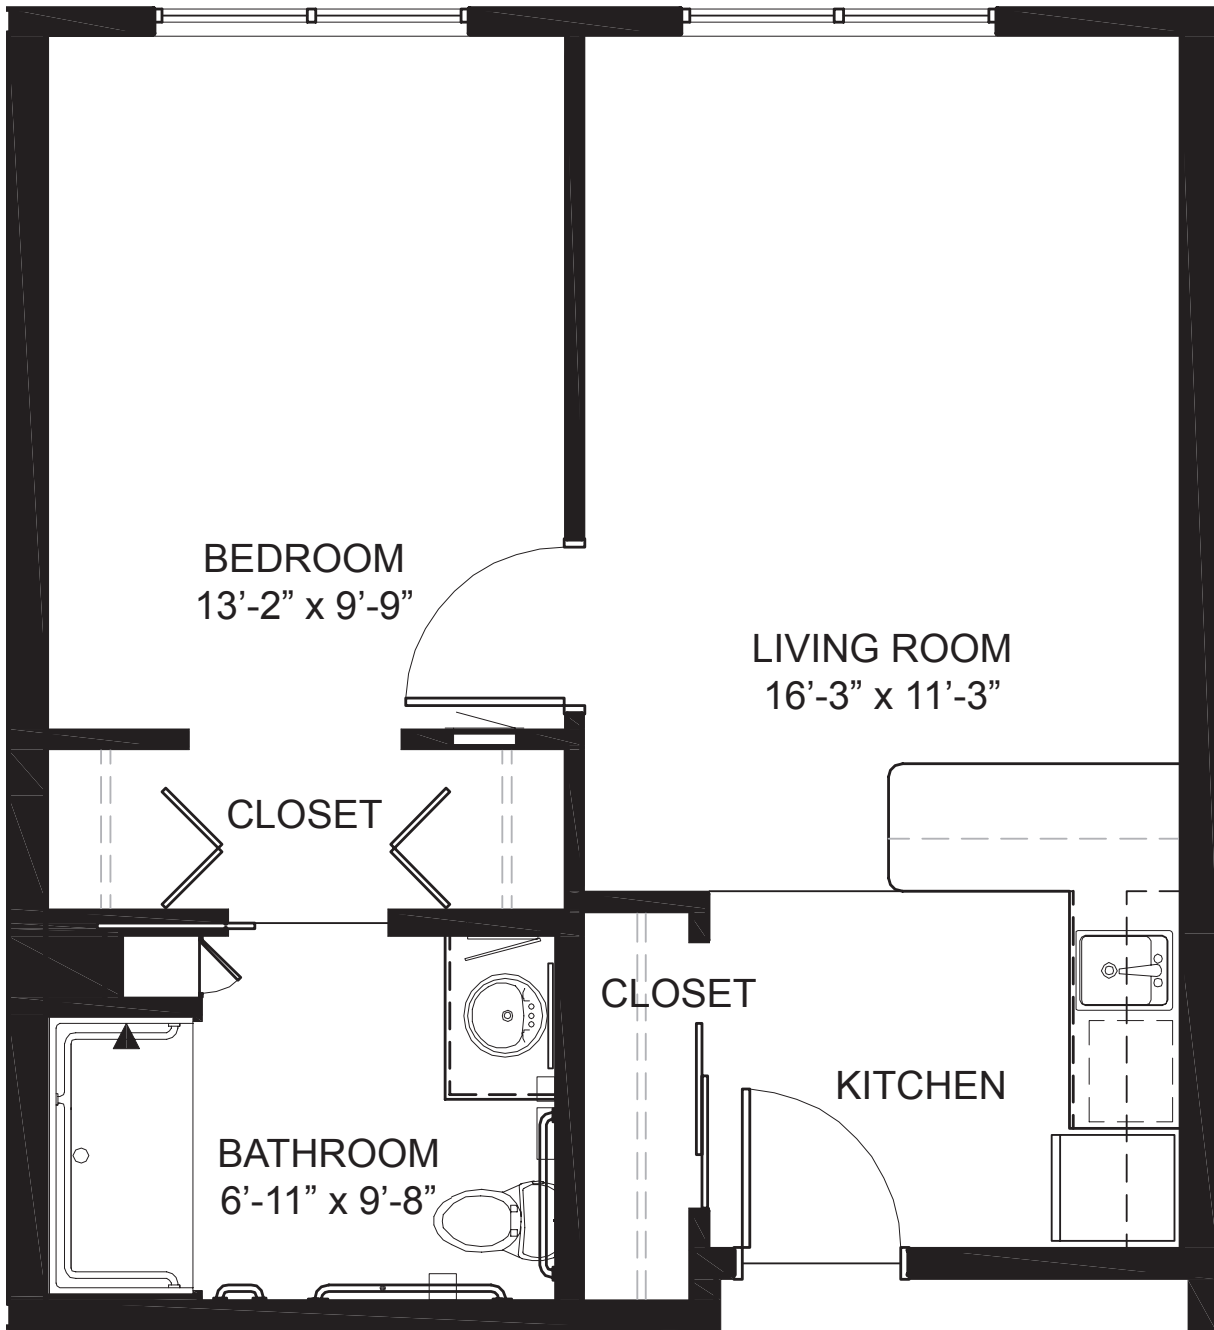

 **The Springs**
at Greer Gardens

ASSISTED LIVING

THE SPRINGS *at* GREER GARDENS • 1282 Goodpasture Island Road, Eugene, OR • 541.246.2828

ONE BEDROOM | ONE BATH – 502 sq. ft.

(Note: actual square footage may vary by apartment)