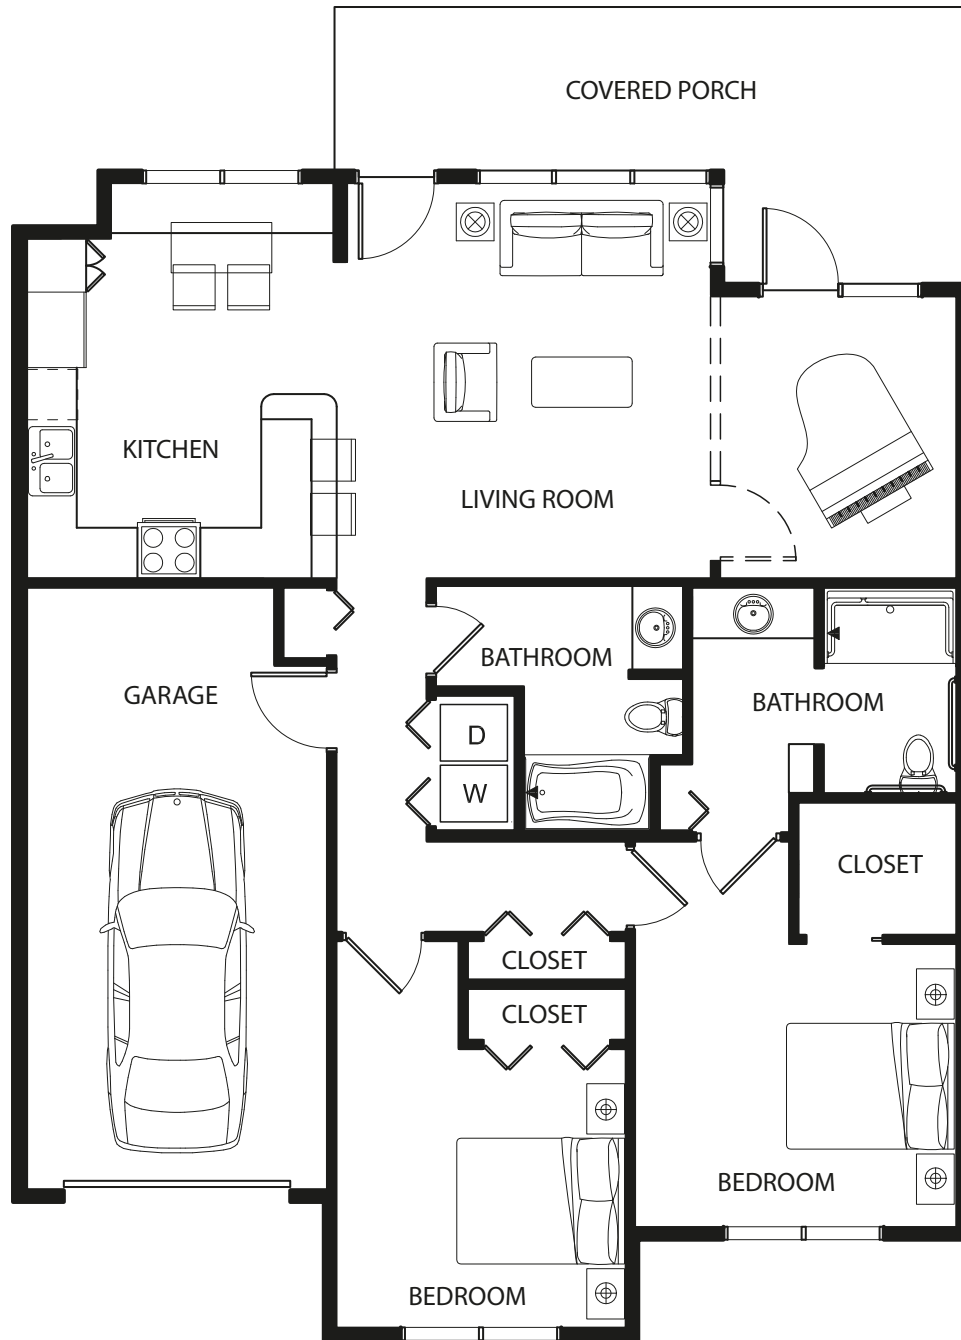

 **The Springs**  
® *at Greer Gardens*

THE SPRINGS *at* GREER GARDENS • 1282 Goodpasture Island Road, Eugene, OR • 541.246.2828

**COTTAGE – 1275 sq. ft.**

*(Note: actual square footage may vary by apartment)*