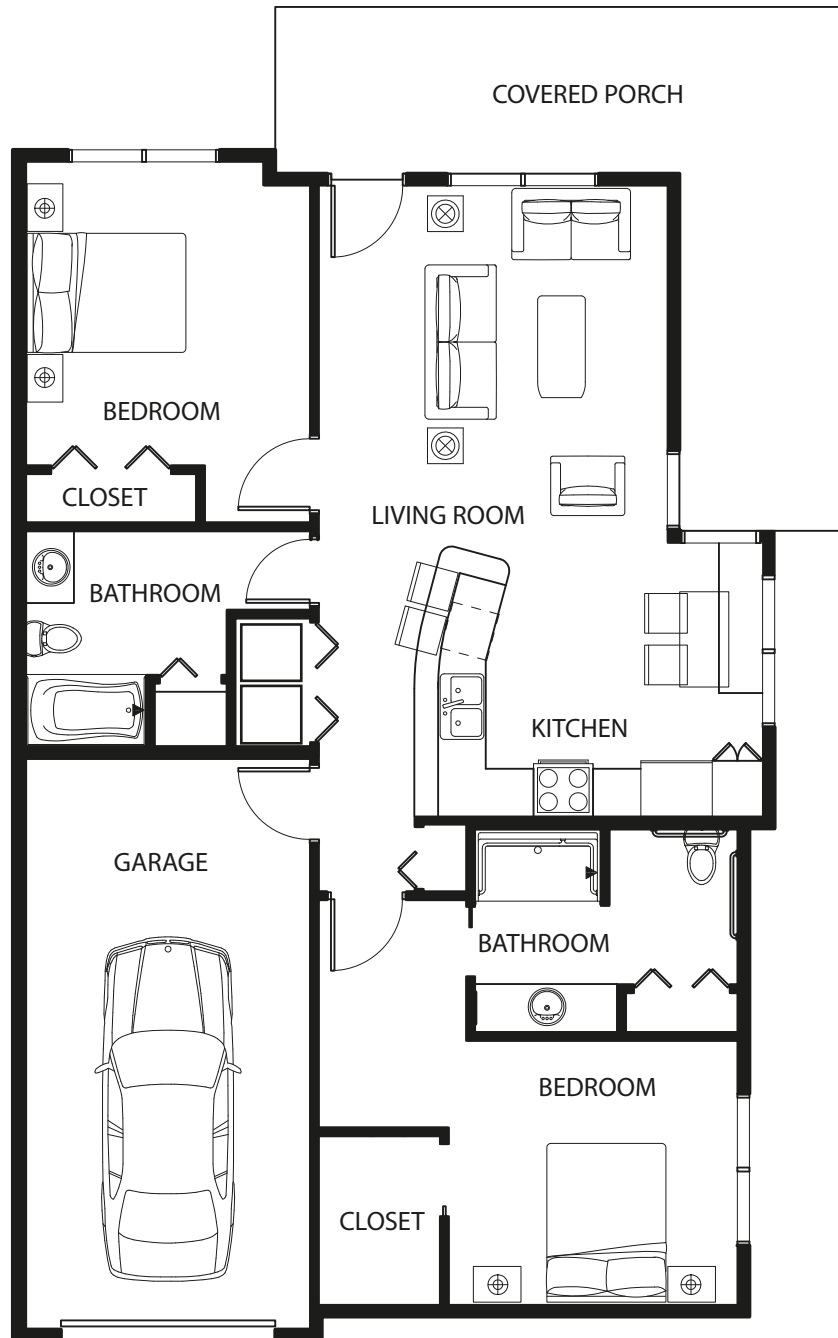

 **The Springs**  
® *at Greer Gardens*

THE SPRINGS *at* GREER GARDENS • 1282 Goodpasture Island Road, Eugene, OR • 541.246.2828

**COTTAGE – 1160 sq. ft.**

*(Note: actual square footage may vary by apartment)*