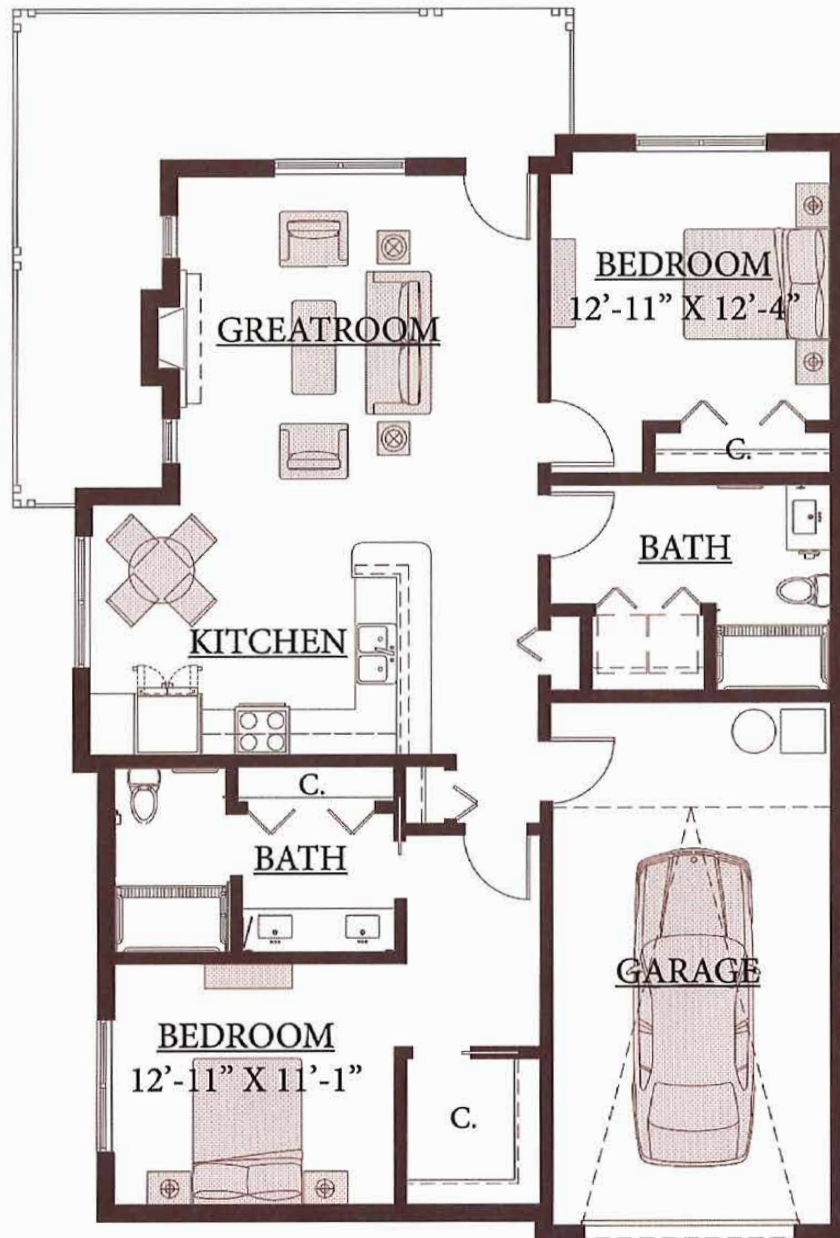

 **The Springs**
® *at Greer Gardens*

THE SPRINGS *at* GREER GARDENS • 1282 Goodpasture Island Road, Eugene, OR • 541.246.2828

COTTAGE – 2BD – 1285 sq. ft.

(Note: actual square footage may vary by apartment)